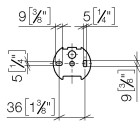

83 500 361

- width 145mm
- height 120 mm
- 95mm projection

	Chrome	83 500 361-00
	Brushed Platinum	83 500 361-06
	Platinum	83 500 361-08
	Durabrand (23kt Gold)	83 500 361-09
	Brushed Durabrand (23kt Gold)	83 500 361-28
	Brushed Dark Platinum	83 500 361-99

83 500 361

mm [inches]

83 500 361

Parts for other finishes can be found here: Brushed Platinum

Spare parts list

No.	Item Number	Name	Quantity used	Delivery time
1	08 18 70 501-00	bow	1	10
2	08 18 40 505 90	sleeve	2	2
3	04 31 11 140 00 90	pin	2	2
4	05 17 97 507 00 90	fixing set	1	2