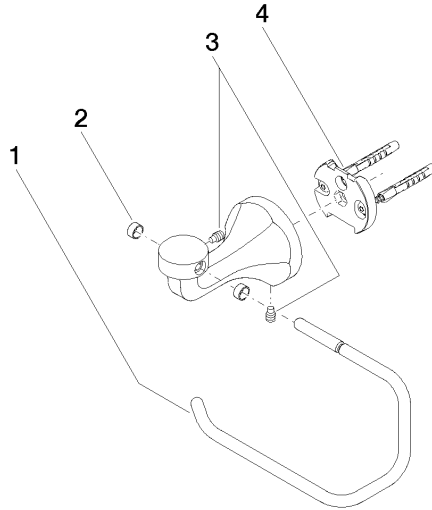

83 500 361

- width 145mm
- height 120 mm
- 95mm projection

	Chrome	83 500 361-00
	Brushed Platinum	83 500 361-06
	Platinum	83 500 361-08
	Durabrand (23kt Gold)	83 500 361-09
	Brushed Durabrand (23kt Gold)	83 500 361-28
	Brushed Dark Platinum	83 500 361-99

83 500 361

mm [inches]

83 500 361

Parts for other finishes can be found here: Brushed Platinum

Spare parts list

No.	Item Number	Name	Quantity used	Delivery time
1	08 18 70 501-00	bow	1	10
2	08 18 40 505 90	sleeve	2	2
3	04 31 11 140 00 90	pin	2	2
4	05 17 97 507 00 90	fixing set	1	2