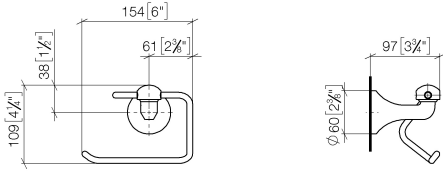

83 500 361

- width 145mm
- height 120 mm
- 95mm projection

	Chrome	83 500 361-00
	Brushed Platinum	83 500 361-06
	Platinum	83 500 361-08
	Durabrand (23kt Gold)	83 500 361-09
	Brushed Durabrand (23kt Gold)	83 500 361-28
	Brushed Dark Platinum	83 500 361-99

83 500 361

mm [inches]

83 500 361

Parts for other finishes can be found here: Brushed Platinum

Spare parts list

No.	Item Number	Name	Quantity used	Delivery time
1	08 18 70 501-00	bow	1	10
2	08 18 40 505 90	sleeve	2	2
3	04 31 11 140 00 90	pin	2	2
4	05 17 97 507 00 90	fixing set	1	2